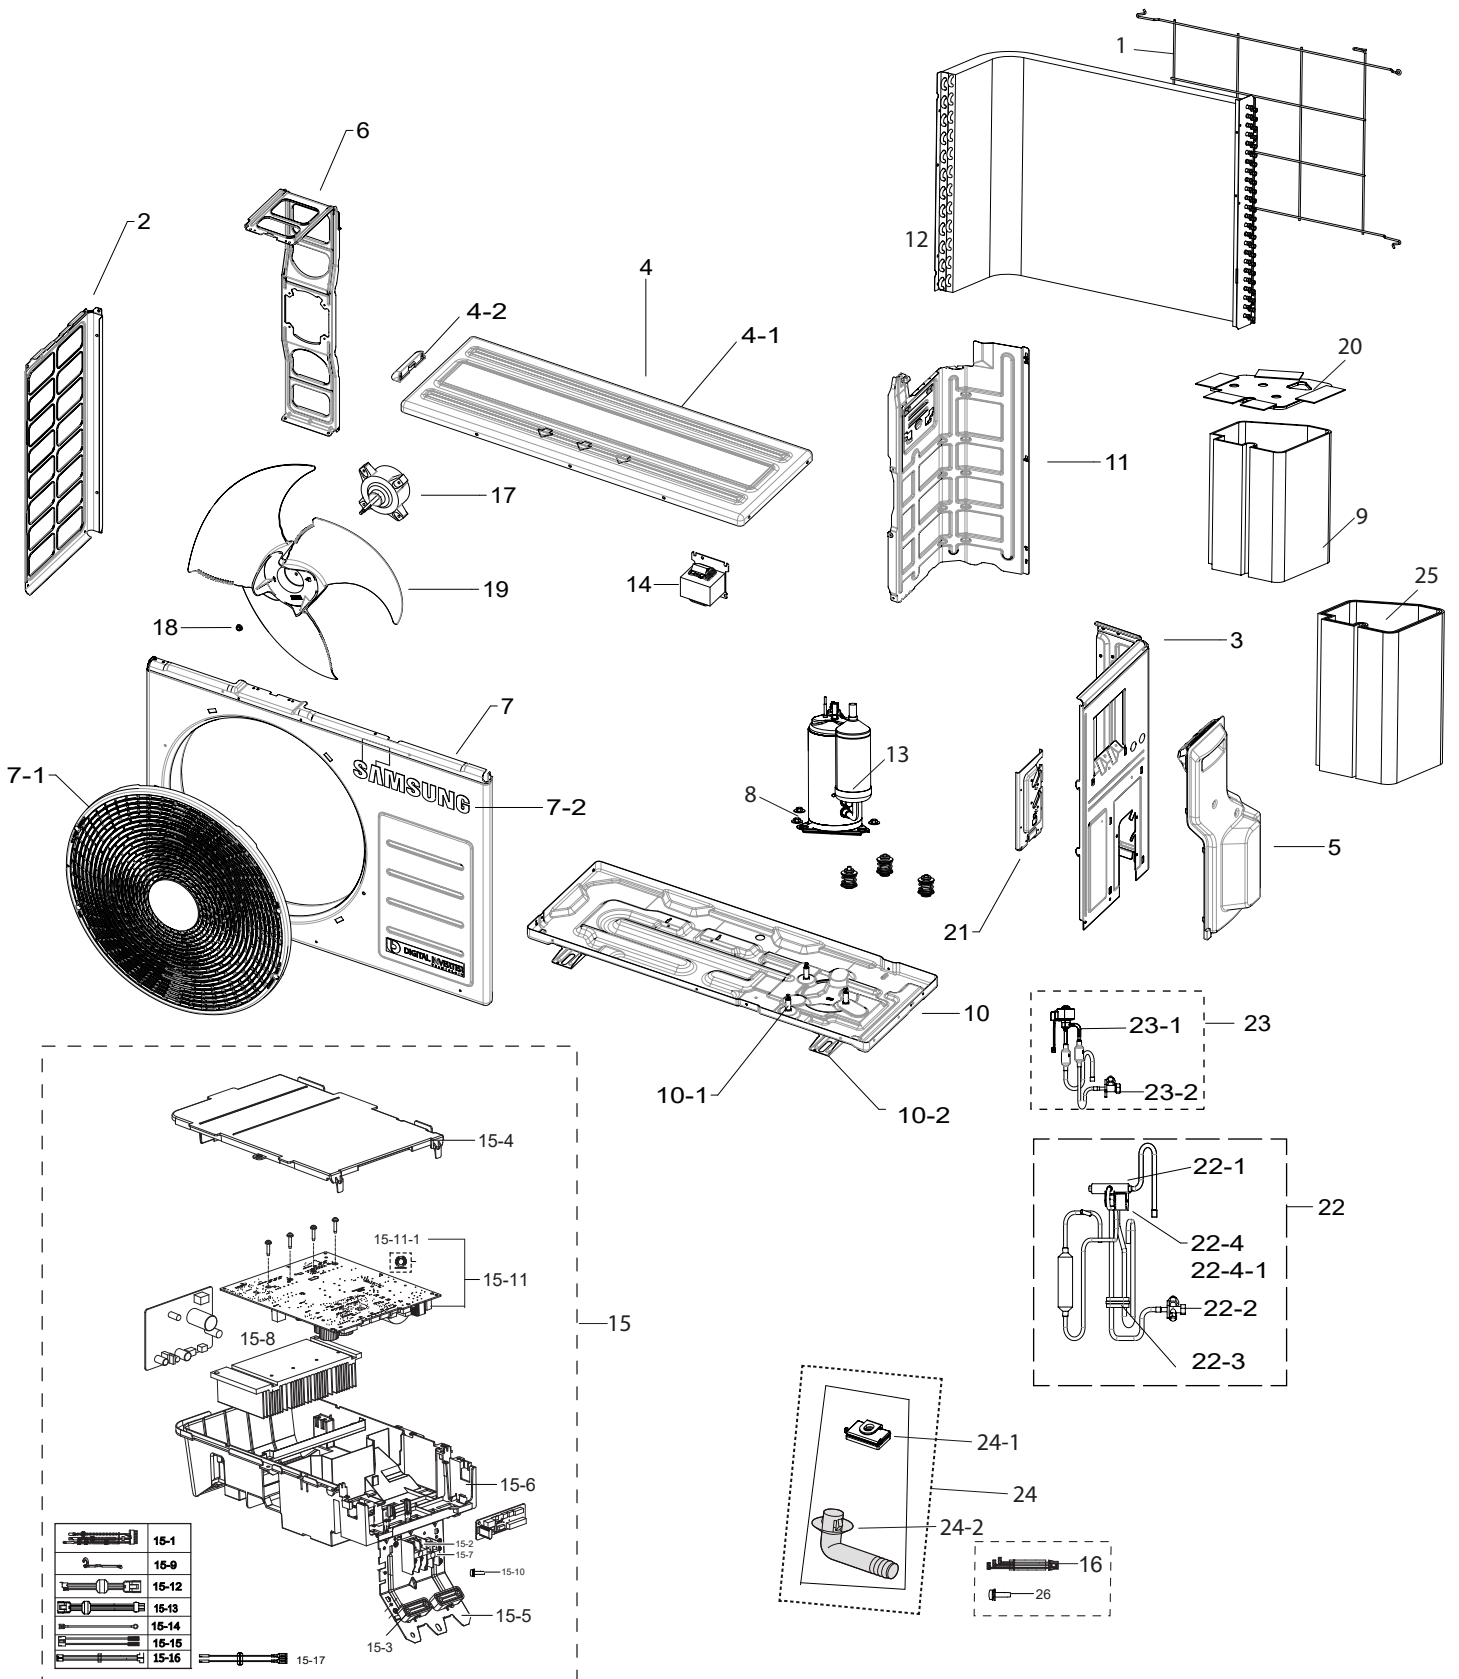

OUTDOOR UNIT

Parts List

AR24TXFYAWKXEU