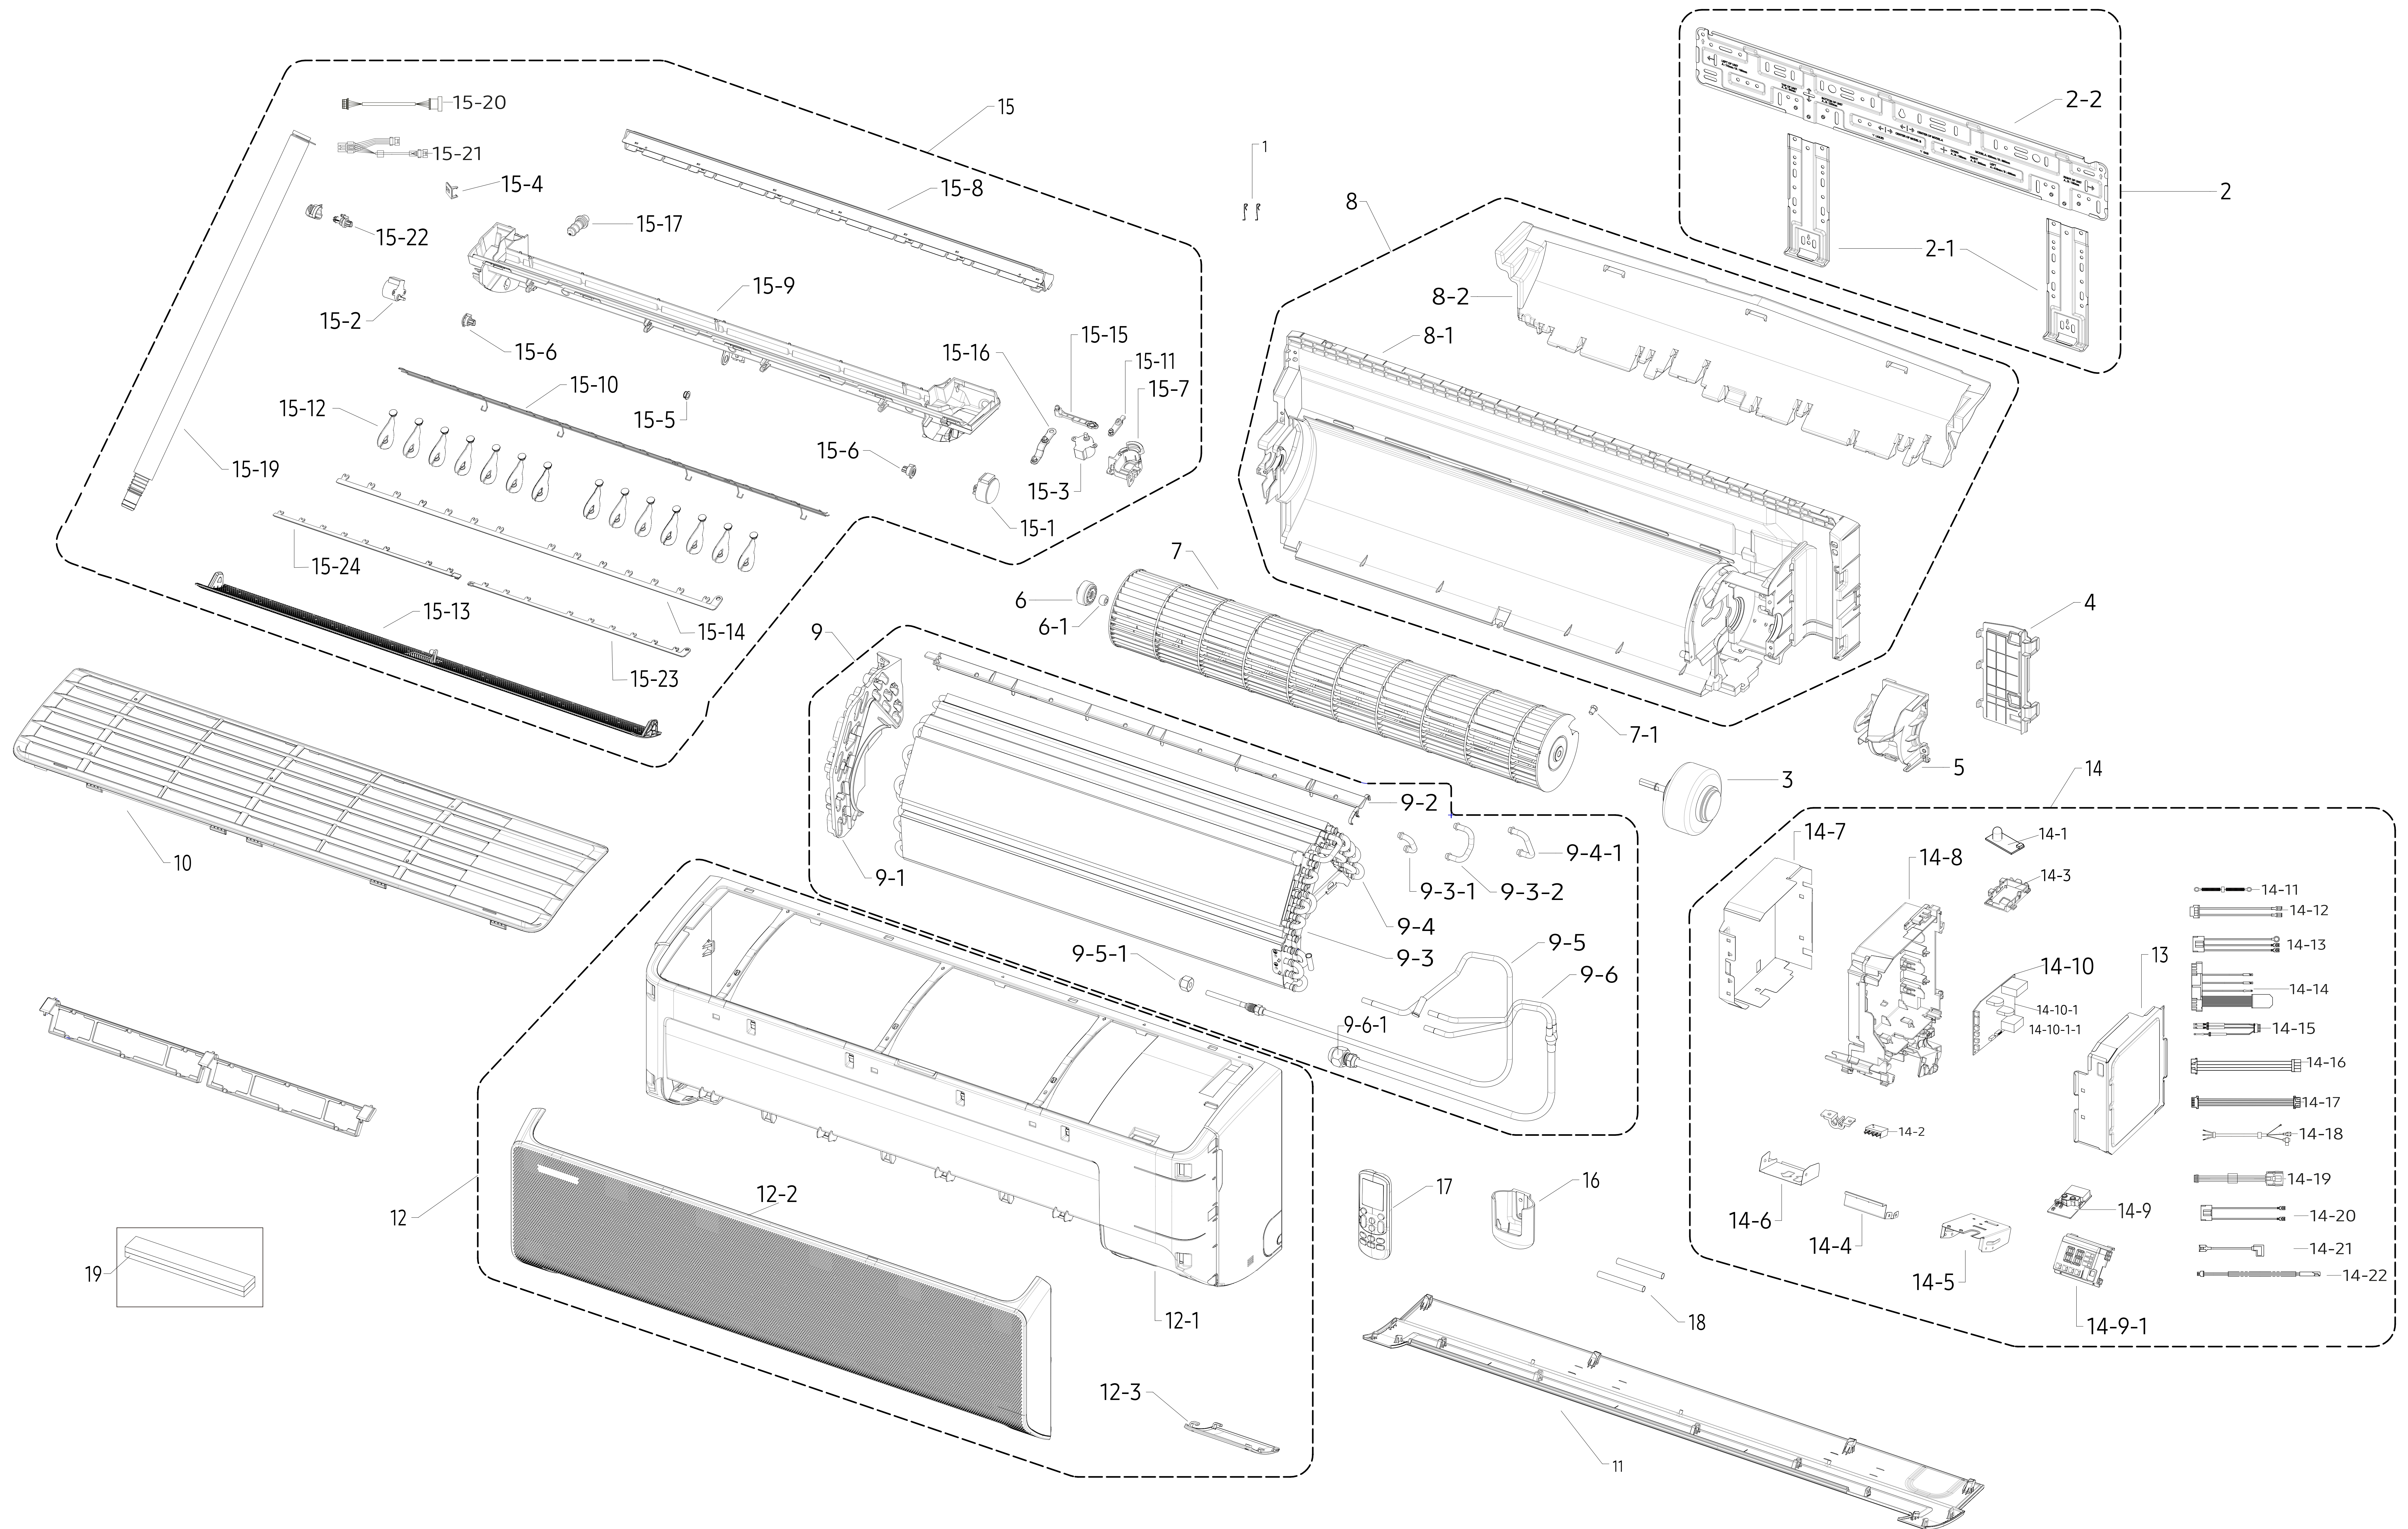

EXPLODED VIEW : INDOOR

■ Parts List

Exploded Views and Parts List

AR24TXFCAWKNEU

NO	Parts Code	품명	Spec.	수량	Service
1	DB67-60030A	SPRING-SENSOR	WW2-PJT,STS301,0.4,T0.4,W2.7	2	SA
2	DB90-11454A	ASSY HANGER	AR9500T,QMD RAC 3	1	SA
3	DB31-00636A	MOTOR BLDC FAN	RD-310-25-8A(AL),1500,310V,1,27W	1	SA
4	DB90-11563A	ASSY HOLDER-PIPE	QMD RAC 3,HOLDER PIPE + FOAM PU	1	SA
6	DB94-00455B	ASSY-RUBBER BEARING	AR18MC5UDMCNNA,ASSY	1	SC
6-1	DB94-40007B	ASSY BEARING	G1-PJT,SSEC	1	SC
7	DB94-03085A	ASSY FAN CROSS	HAWAII PJT,PI106.5xL830.5	1	SA
8	DB94-07970A	ASSY BACK BODY	AR9500T,QMD RAC 3	1	SA
8-1	DB61-07420A	BODY BACK	HIPS,T2.2,BLACK,QMD RAC 3	1	SA
9	DB96-24848A	ASSY EVAP-TOTAL	S3-4,L825.5, 4BY4, EU	1	SA
9-2	DB63-04232A	COVER EVAP	AR9500T,PP,T1.8,BLACK,QMD RAC 3	1	SA
9-5-1	DB60-30010A	FASTENER-NUT FLARE	BRASS	1	SA
9-6-1	DB60-30010D	FASTENER-NUT FLARE	BRASS	1	SA
12	DB92-04824J	ASSY PANEL FRONT	AIRISE,DIT+Bixby,QMD RAC3, WIND FREE	1	SA
12-1	DB64-03461A	PANEL FRONT	AR9500T, QMD RAC3, WIND-FREE,HIPS,XQ-83180,DA WHITE	1	SA
12-2	DB64-03473A	GRILLE INLET	AR9500T, QMD RAC3, WIND-FREE,,HIPS,T3,DA WHITE,XQ-83180	1	SA
12-3	DB93-17180B	ASSY DISPLAY	AR9500T,No hole, DIT+Bixby	1	SA
14-14	DB32-00272A	SENSOR HUMIDITY	5V,10-90%RH,AC,DLX,5%,600mm,28P	1	SA
14-2	DB37-00033A	TERMINAL BLOCK	DAF-4P-M,MELAMINE,300V,25A,58.7X36.4X22mm,D4,NO,4P,TAB-SCREW,1(L), 2(N), F1, F2	1	SA
14-8	DB61-07432A	CASE CONTROL-IN	AR9500T,ABS,L260,BLACK	1	SA
14-9	DB92-04833B	ASSY PCB DISPLAY	DISPLAY_DLX,QMD RAC AR9500T,84.5x50mm,-,-,-,WIFI,N,Standard	1	SA
14-9-1	DB61-07412A	CASE-LED	AR9500T, QMD RAC,HIPS,T1.8,L69,BLACK,8.8	1	SA
14-10	DB92-04839A	ASSY PCB MAIN	MAIN,QMD RAC AR9500T,142x121mm,220V-240V,5V,12V,17V,10W,PF1-RAC,485 INV,DLX,Y,SMPS,Standard	1	SA
14-11	DB93-14245D	ASSY CONNECTOR WIRE-EARTH	1,1015,16,YEL/GRN,ST710095-3,ST710095-3,-,380,-,-,-,-,EVA-PLATE,QMD RAC AR9500T,-	1	SA
14-12	DB93-17055B	ASSY CONNECTOR WIRE-COMM	2,1007,22,RED,SMH250-03L/RED,179973-1,-,270,PVC TUBE,200,-,-,PBA-TB,QMD RAC AR9500T,-	1	SA
14-13	DB93-17169A	ASSY CONNECTOR WIRE-POWER	3,1015,18,BRN,YH396-05VR/BLU,175022-1,ST710095-3,150,-,-,-,-,PBA-TB,QMD RAC AR9500T,-	1	SA
14-16	DB93-17178A	ASSY CONNECTOR WIRE-DC SIGNAL	14,2095,26,RED,SMH200-H14H3/WHT,SMH200-H14H3/WHT,-,600,-,-,-,-,PBA-PBA,QMD RAC AR9500T,-	1	SA
15	DB94-07997A	ASSY TRAY DRAIN	DA WHITE,QMD RAC 3,WIND FREE	1	SA
15-1	DB31-00370B	MOTOR STEP	35BYJ46-675,DC12V	1	SA
15-2	DB31-00371A	MOTOR STEP	1step 5.625°/64,DC12V,650gf.cm	1	SC
15-3	DB31-00695A	MOTOR STEP 2P	STEP MOTOR,DC12V,650gf.cm,E class,1W	1	SA
15-4	DB61-06989A	HOLDER WIRE	F11-RAC,HIPS,W16.5,L17,BLACK,HI650,MOTOR	1	SA
15-5	DB61-07418A	HINGE BLADE-A	AR9500,POM,T0.7,W10.1,F20-03	2	SA
15-6	DB61-07419A	HINGE BLADE-B	AR9500,POM,T0.7,W16.1,F20-03	2	SA
15-10	DB63-04249A	GUARD-SCREEN	AR9500T,MSWR,T1,BLACK,QMD3,L827.4	1	SA
15-11	DB66-01727A	LINK BLADE-C	A3050, F-RAC-04,POM,NATURAL	1	SA
15-23	DB66-02034A	LINK BLADE-A	AR9500,POM,L393.3,T2.2,BLACK,QMD RAC3	1	SA
15-12	DB66-02038A	BLADE V	AR9500,PP,T1.6,QMD RAC_NO WIND(AUTO)	17	SA
15-13	DB66-02042A	BLADE H	AR9500,ABS,T3.3,QMD RAC3_No WIND	1	SA
15-24	DB66-02047A	LINK BLADE-A	AR9500,POM,L416.4,T2.2,BLACK,QMD RAC3	1	SA
15-15	DB66-02048A	LINK BLADE-B	AR9500,POM,L63.9,T2.2,BLACK,QMD RAC3	1	SA
15-16	DB66-02049A	LINK BLADE-D	AR9500,POM,L66.8,T2.2,BLACK,QMD RAC	1	SA
15-17	DB73-00180A	RUBBER-CAP DRAIN	SS-PJT,EPDM,PM GRAY	1	SA
15-20	DB93-17189C	ASSY CONNECTOR WIRE	5,2095,26,RED,SMH200-H05H3/BLK,25045HP-05A/WHT,-,1200,-,-,-,-,PBA-STEP MOTOR,QMD RAC AR9500T,-	1	SA
15-19	DB94-02195B	ASSY DRAIN-HOSE	ALL,HOSE DRAIN L550mm	1	SA
16	DB61-06087A	HOLDER-REMOCON	DELUXE,HIPS,T2,DA WHITE,S834S1	1	SA
17	DB96-24901C	ASSY WIRELESS REMOCON	ARH-5202,20. QMD RAC WINDFREE GLOBAL,RS-3,ENGLISH,40.0°45.0,°C,RAC,Heat Pump,SAMSUNG	1	SA
18	DB81-01328A	INSULATION TUBE	PO,T0.5,W8,L70,BLACK	2	SA