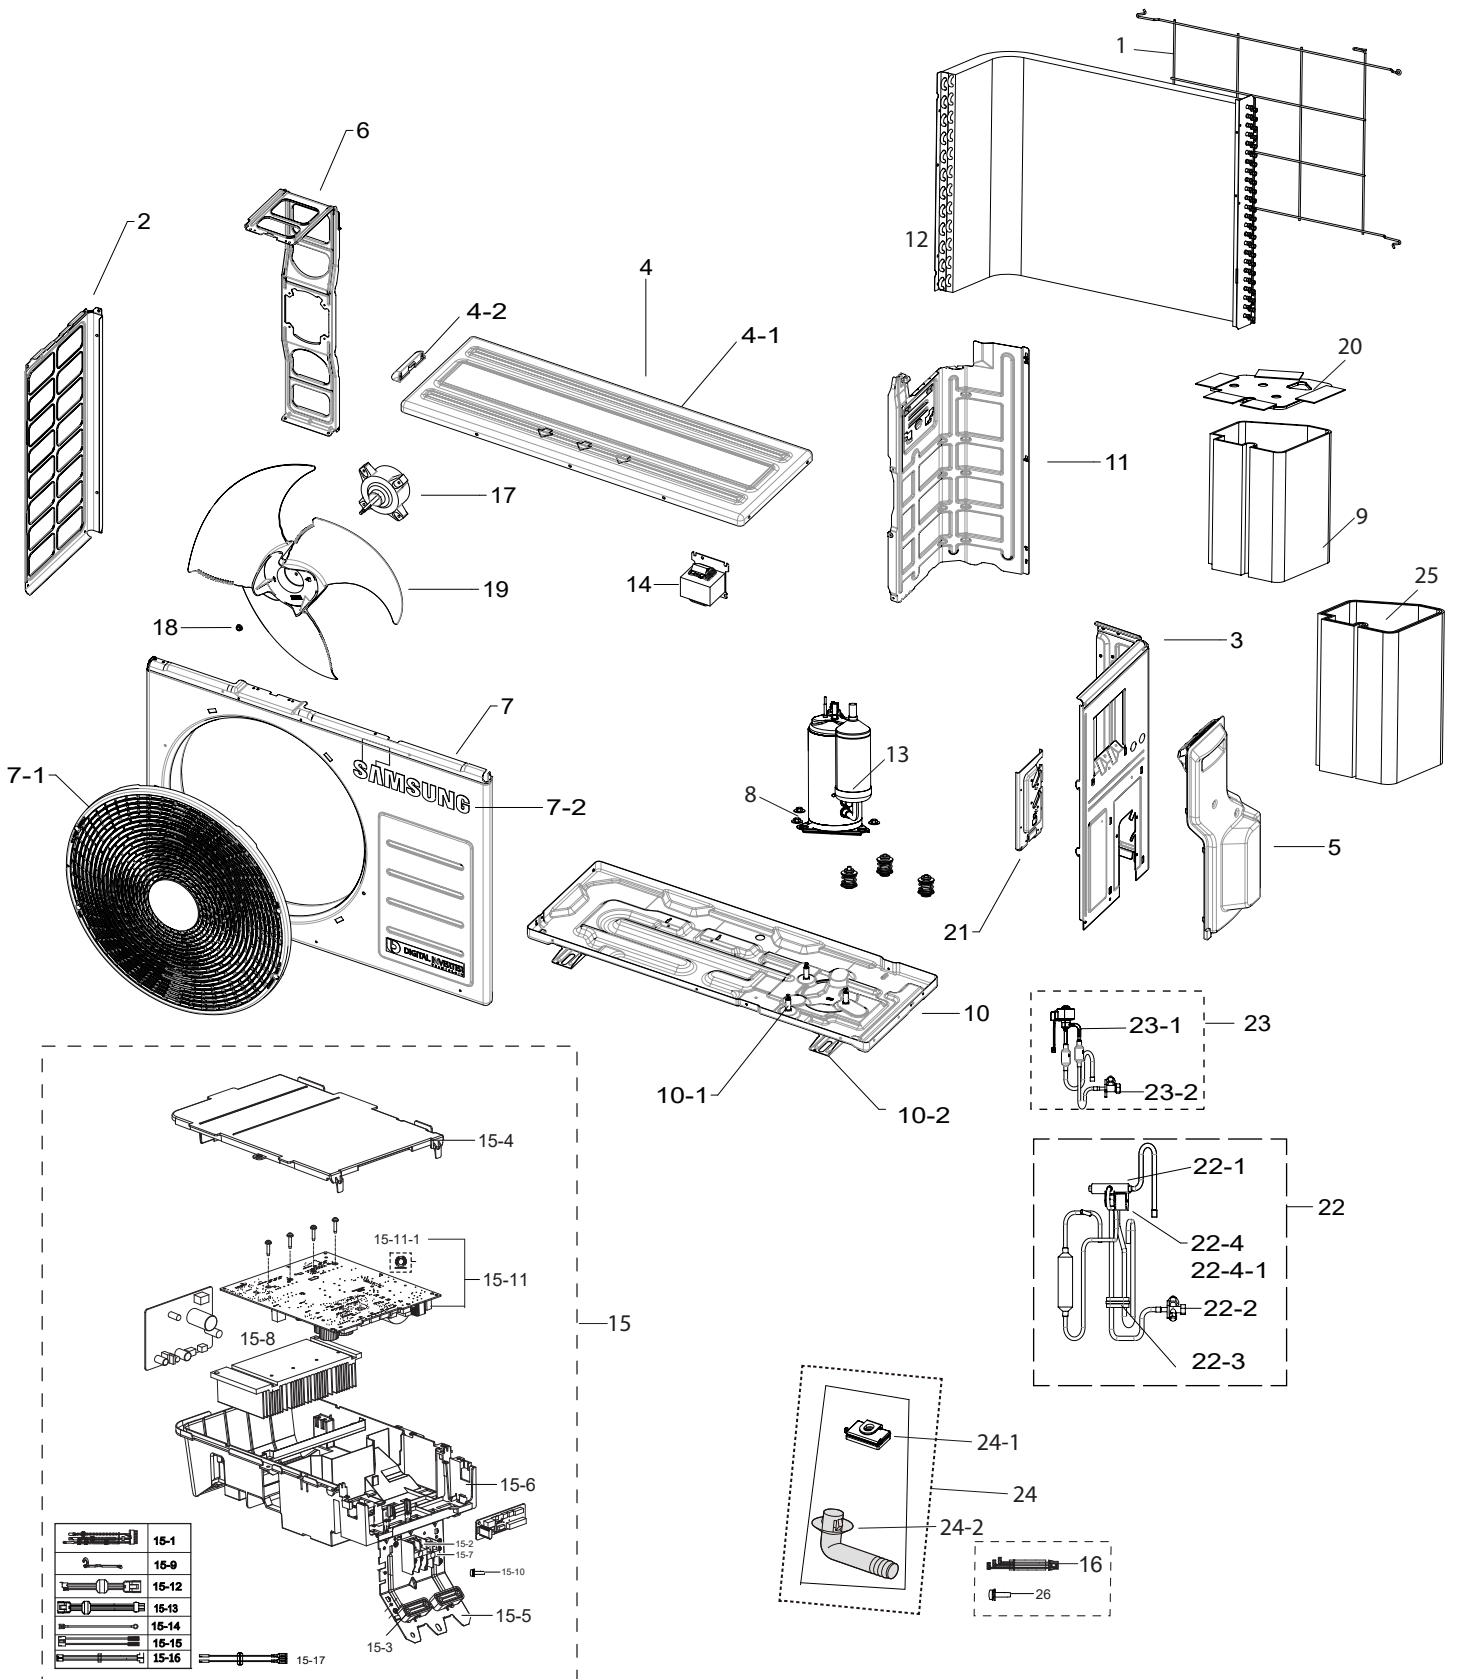

OUTDOOR UNIT

Parts List

AR24TXFCAWKXEU