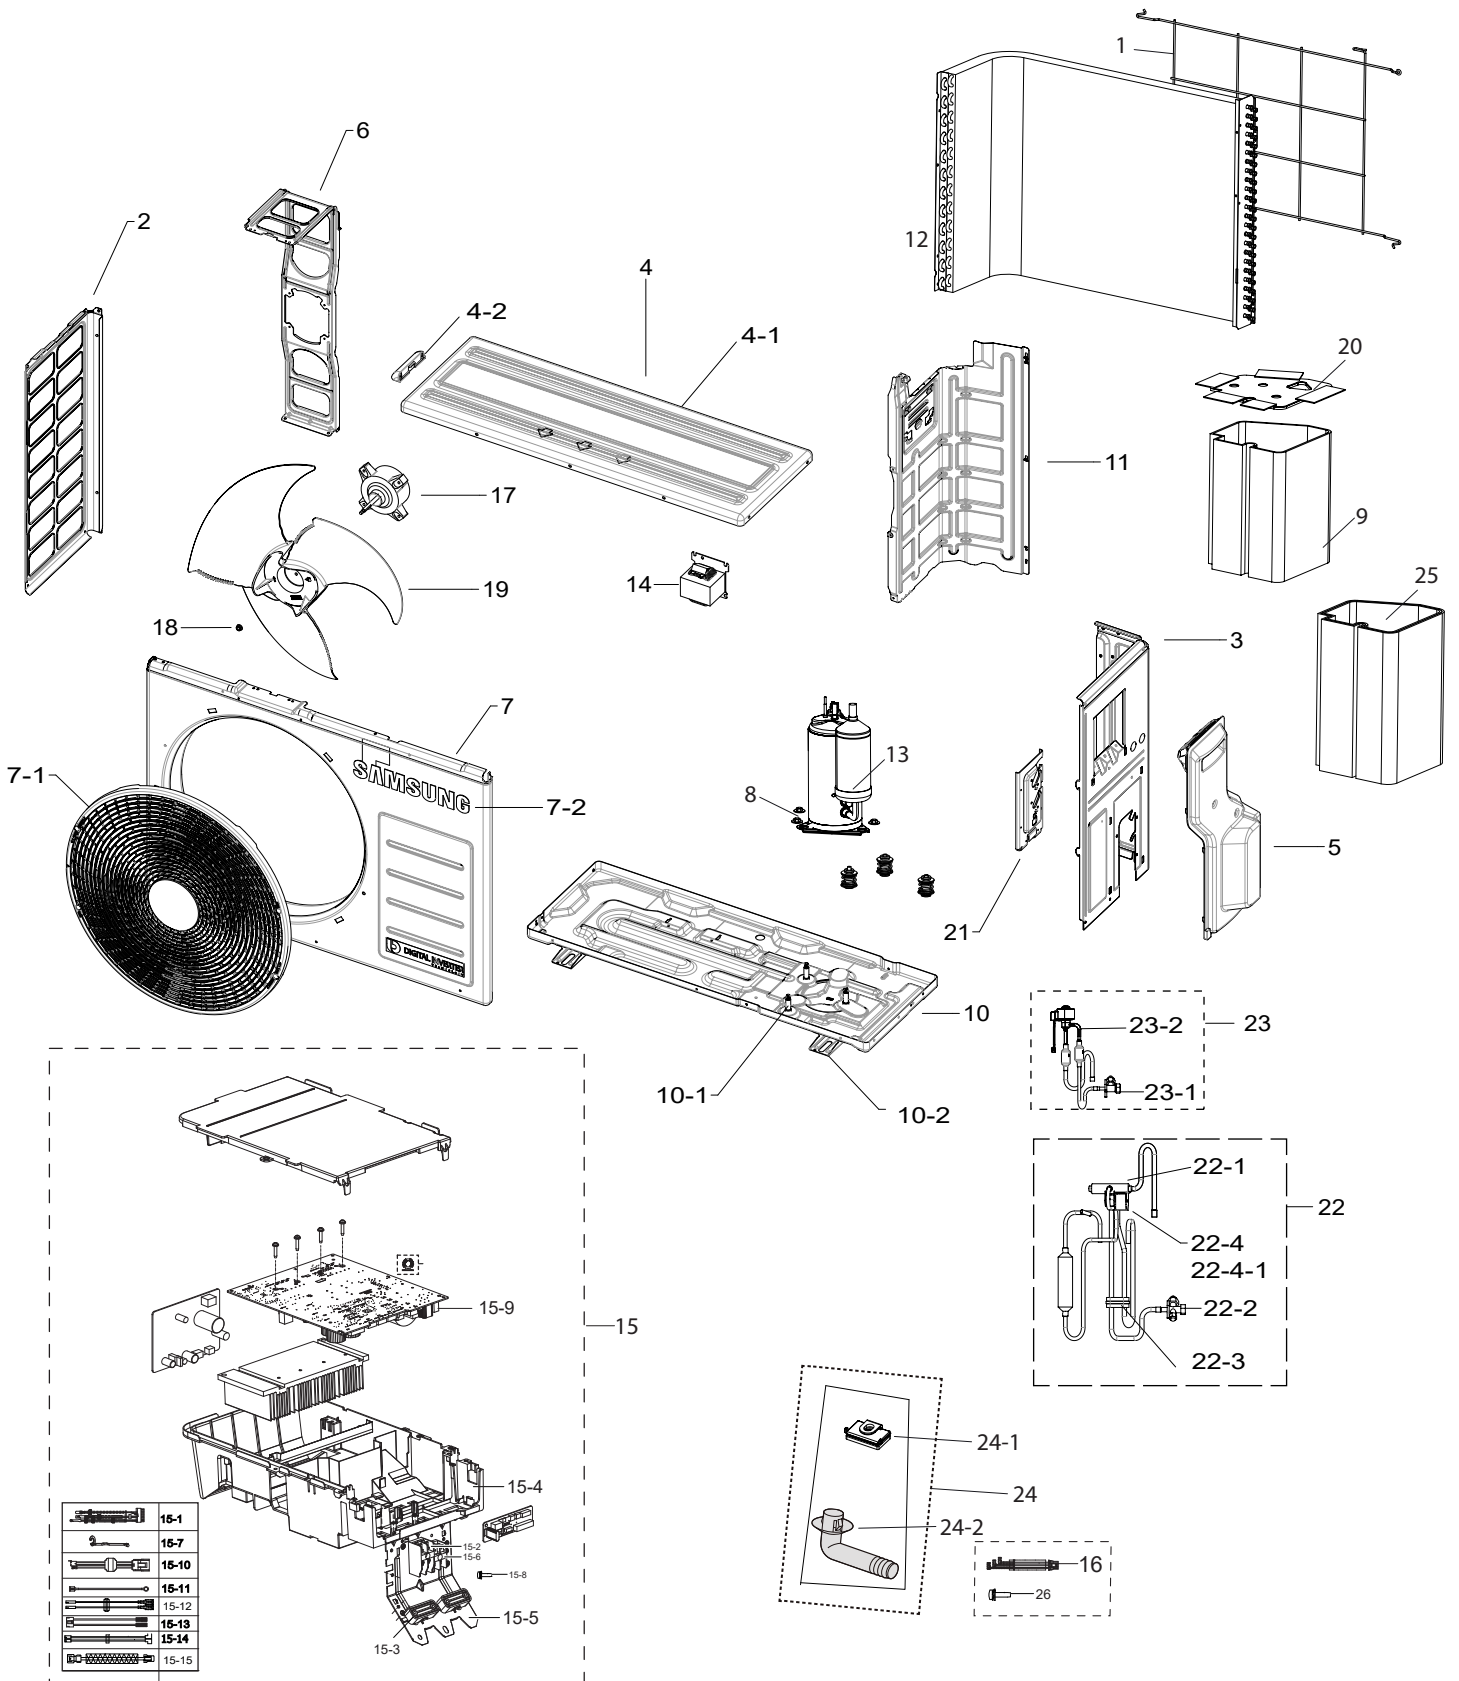

OUTDOOR UNIT

Parts List

AR18TXHZAWKXEU